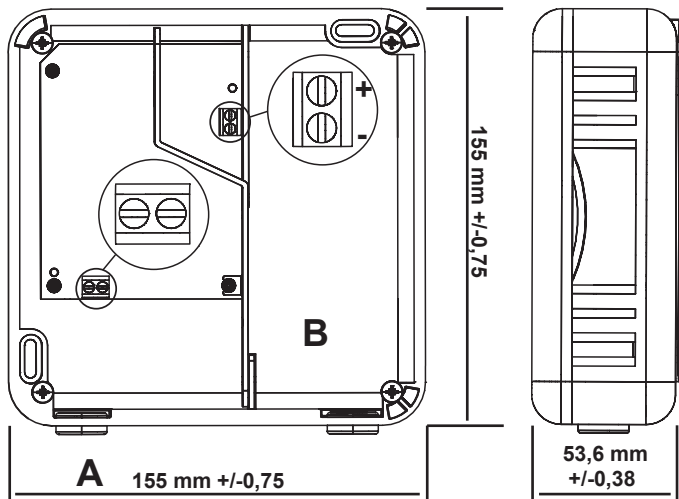

www.somfy.com

POWER 2.7 DC 230V / 24V

Ref : 5061637A00

HOME
MOTION BY

somfy®

A : 198 - 255V AC 50Hz

0,5A

B : 24Vdc SELV +/- 5%